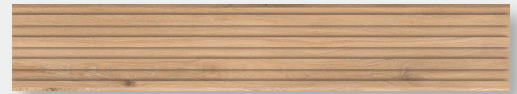

 **METZ®**

★ ★ ★ ★ ★
★ QUALITY EUROPEAN TILES ★
★ ★ ★ ★ ★

NIRVANA ARCH*

200 x 1200

Plain P2

NIRVANA CHEVRON*

200 x 1200

Plain P2

NIRVANA STAVE*

300 x 1200

Wall Tile

NIRVANA STAVE 3D*

200 x 1200

Wall Tile

*Glee depicted. Also available in Bliss, Joy, Ease & Peace.

NIRVANA CHEVRON**